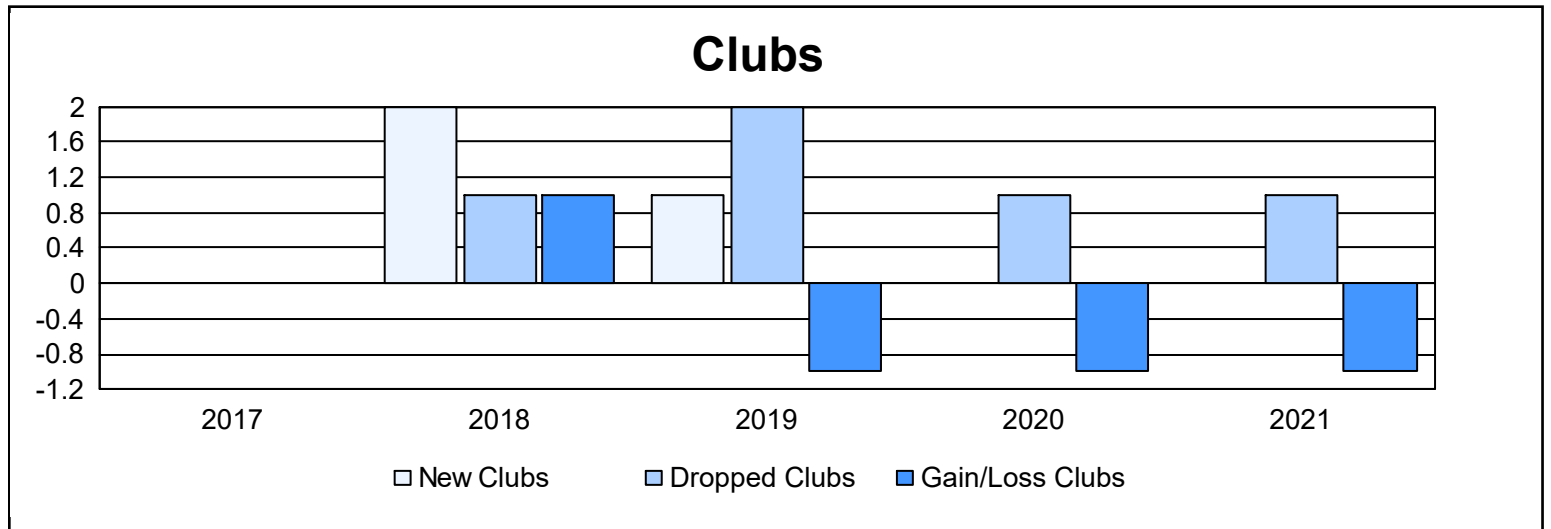

Year	New Clubs	Dropped Clubs	Gain/ Loss Clubs	New Members	Charter Members	Reinstate Members	Transfer Members	Total Member Added	Total Members Dropped	Gain/ Loss Members
2016-2017	0	0	0	134	0	3	7	144	121	23
2017-2018	2	1	1	98	52	3	3	156	200	-44
2018-2019	1	2	-1	89	29	10	12	140	184	-44
2019-2020	0	1	-1	66	1	7	7	81	161	-80
2020-2021	0	1	-1	44	0	8	1	53	151	-98
<b>Average</b>	<b>1</b>	<b>1</b>	<b>0</b>	<b>86</b>	<b>16</b>	<b>6</b>	<b>6</b>	<b>115</b>	<b>163</b>	<b>-49</b>

### Membership Composition June 2021 Cumulative