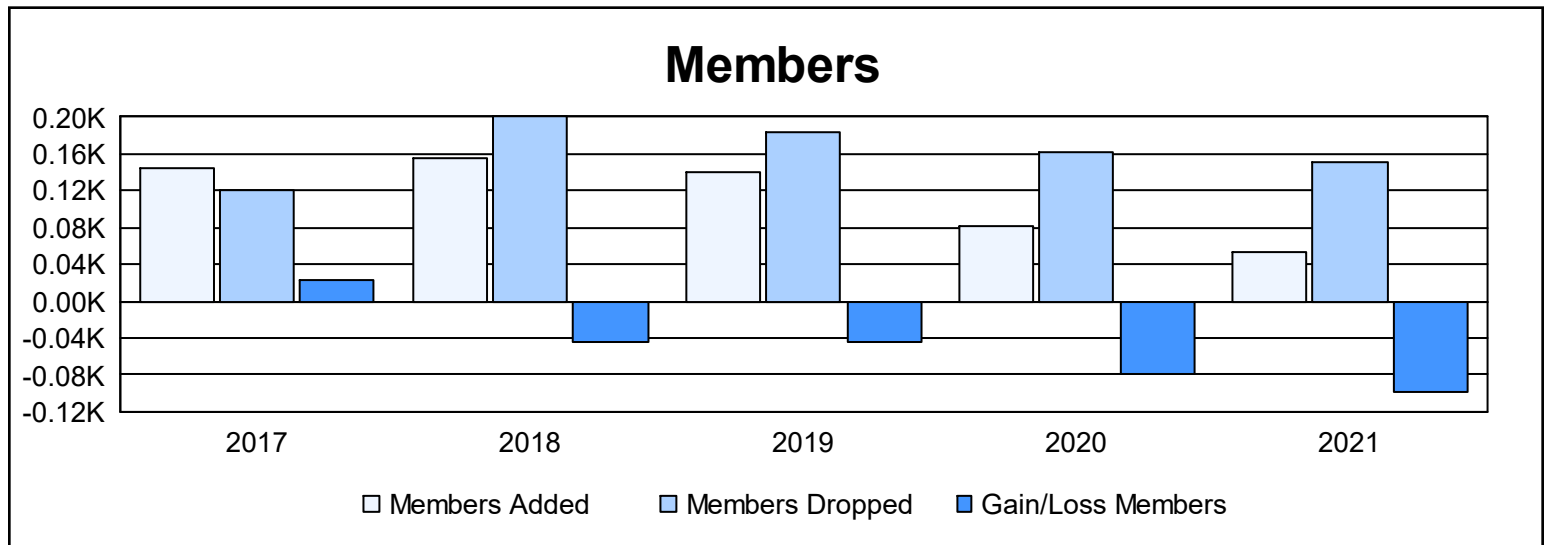

Year	New Clubs	Dropped Clubs	Gain/ Loss Clubs	New Members	Charter Members	Reinstate Members	Transfer Members	Total Member Added	Total Members Dropped	Gain/ Loss Members
2016-2017	0	0	0	134	0	3	7	144	121	23
2017-2018	2	1	1	98	52	3	3	156	200	-44
2018-2019	1	2	-1	89	29	10	12	140	184	-44
2019-2020	0	1	-1	66	1	7	7	81	161	-80
2020-2021	0	1	-1	44	0	8	1	53	151	-98
<b>Average</b>	<b>1</b>	<b>1</b>	<b>0</b>	<b>86</b>	<b>16</b>	<b>6</b>	<b>6</b>	<b>115</b>	<b>163</b>	<b>-49</b>

### Membership Composition June 2021 Cumulative